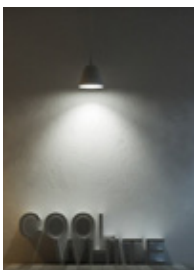

SYIWL12BCW

CW - 4000K

Wattage: 10W Integrated LED

Lumens: 800 lm

Lumen Efficacy: 85 lm/W

Beam Angle: 120°

CRI (Ra): ≥80

Voltage: 220–240 V ~ 50 Hz

PF: 0.9

IP Rating: IP44

LS: 25 000 hrs

Colour: Black

Material: Aluminium + Metal + PC

COOL WHITE
4000K