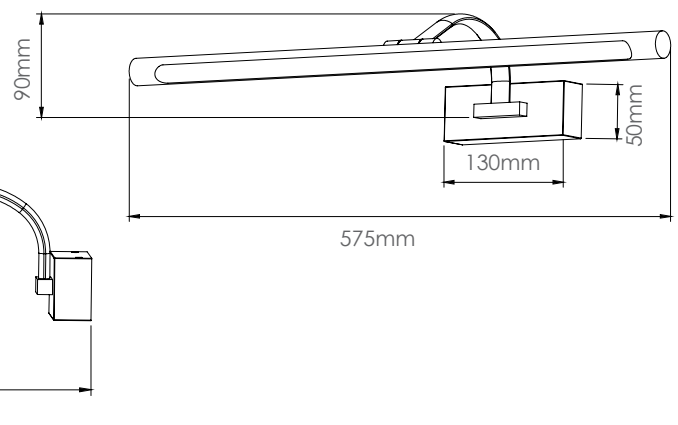

## LED MIRROR | PICTURE LIGHT BLACK 10W

**SYIWL12BCW**

**CW - 4000K**

**Wattage:** 10W Integrated LED

**Lumens:** 800 lm

**Lumen Efficacy:** 85 lm/W

**Beam Angle:** 120°

**CRI (Ra):** ≥80

### DIMENSIONS

**NB - MUST BE INSTALLED BY A QUALIFIED ELECTRICIAN.**