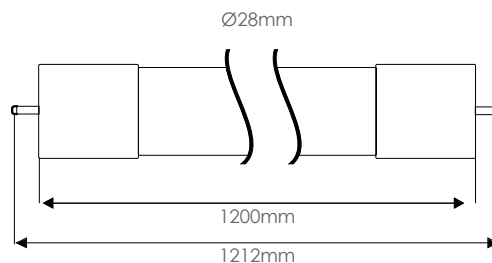

LED PLANT GROWTH TUBE T8 16W 4FT

SYLT16PLNT

- Wattage:** 16W
- Base Type:** G13
- Lumens:** 1600 lm
- Lumen Efficacy:** 100 lm/W
- Voltage:** 220–240V ~ 50–60Hz
- Beam Angle:** 120°
- LS:** 25 000 hrs
- PF:** 0.90
- CRI(Ra):** ≥ 80
- Dimmable:** Non-dimmable
- Operating Temperature:** -20°C ~40°C

DIMENSIONS

NB - MUST BE INSTALLED BY A QUALIFIED ELECTRICIAN.