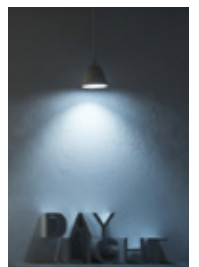

DOMESTIC & INDUSTRIAL LAMPS

LED INDUSTRIAL LAMPS

INTRODUCTION

The Synerji High Power Lamp range is designed to deliver exceptional brightness and reliable performance for larger spaces and demanding applications. With wide beam coverage, excellent colour rendering, and a durable build, these lamps provide efficient and consistent illumination. Available in both ES and E40 base options, they are a dependable solution for warehouses, factories, retail environments, and other high-demand settings where powerful lighting is essential.

DOMESTIC LAMPS

LED HIGH POWER LAMP 80W NON-DIMMABLE E27

SYLHP80DLES

DL - 6500K

Wattage: 80W

Lamp Type: E27

Lumens: 8400 lm

Lumen Efficacy: 105 lm/W

Voltage: 220-240V ~ 50-60Hz

Beam Angle: 160°

LS: 35 000 hrs

PF: 0.95

Input Current: 390 mA

CRI(Ra): ≥ 80

Dimmable: Non-dimmable

Operating Temperature: -20°C ~40°C

DAYLIGHT

NB - MUST BE INSTALLED BY A QUALIFIED ELECTRICIAN.