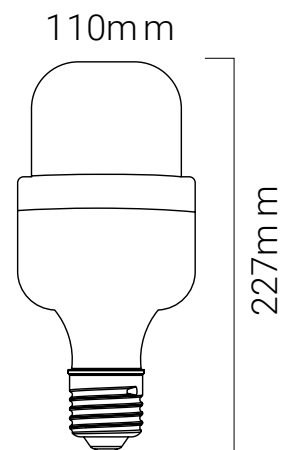

Voltage: 220-240V ~ 50-60Hz

Beam Angle: 160°

LS: 35 000 hrs

PF: 0.95

Input Current: 390 mA

CRI(Ra): ≥ 80

Dimmable: Non-dimmable

Operating Temperature: -20°C ~40°C