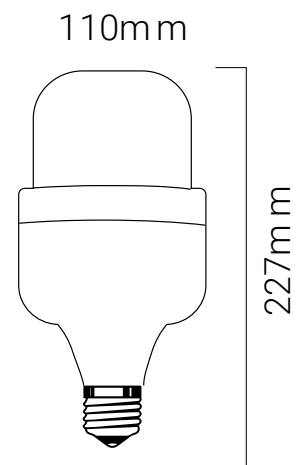

Voltage: 220–240V ~ 50–60Hz

Beam Angle: 160°

LS: 35 000 hrs

PF: 0.95

Input Current: 390 mA

CRI(Ra): ≥ 80

Dimmable: Non-dimmable

Operating Temperature: -20°C ~40°C