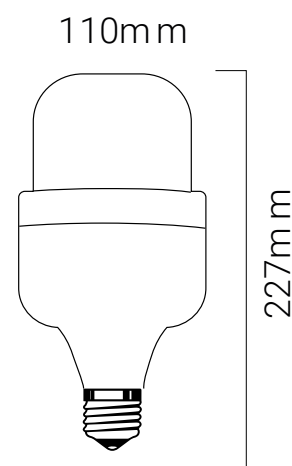

Voltage: 220–240V ~ 50–60Hz

Beam Angle: 160°

LS: 35 000 hrs

PF: 0.95

Input Current: 220 mA

CRI(Ra): ≥ 80

Dimmable: Non-dimmable

Operating Temperature: -20°C ~40°C