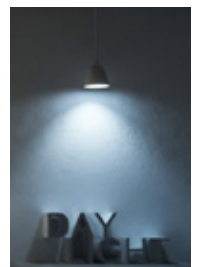

DOMESTIC & INDUSTRIAL LAMPS

LED INDUSTRIAL LAMPS

INTRODUCTION

The Synerji High Power Lamp range is designed to deliver exceptional brightness and reliable performance for larger spaces and demanding applications. With wide beam coverage, excellent colour rendering, and a durable build, these lamps provide efficient and consistent illumination. Available in both ES and E40 base options, they are a dependable solution for warehouses, factories, retail environments, and other high-demand settings where powerful lighting is essential.

DOMESTIC LAMPS

LED HIGH POWER LAMP 45W NON-DIMMABLE E40

SYLHP45DLE40

DL - 6500K

Wattage: 45W

Lamp Type: E40

Lumens: 4725 lm

Lumen Efficacy: 105 lm/W

Voltage: 220–240V ~ 50–60Hz

Beam Angle: 160°

LS: 35 000 hrs

PF: 0.95

Input Current: 220 mA

CRI(Ra): ≥ 80

Dimmable: Non-dimmable

Operating Temperature: -20°C ~40°C

DAYLIGHT

NB - MUST BE INSTALLED BY A QUALIFIED ELECTRICIAN.