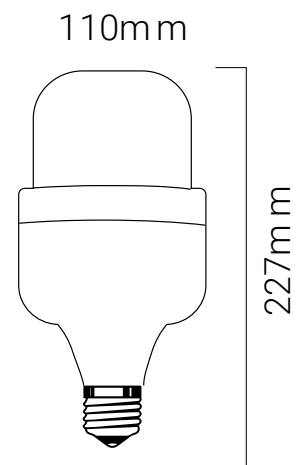

Voltage: 220–240V ~ 50–60Hz

Beam Angle: 160°

LS: 35 000 hrs

PF: 0.95

Input Current: 220 mA

CRI(Ra): ≥ 80

Dimmable: Non-dimmable

Operating Temperature: -20°C ~40°C