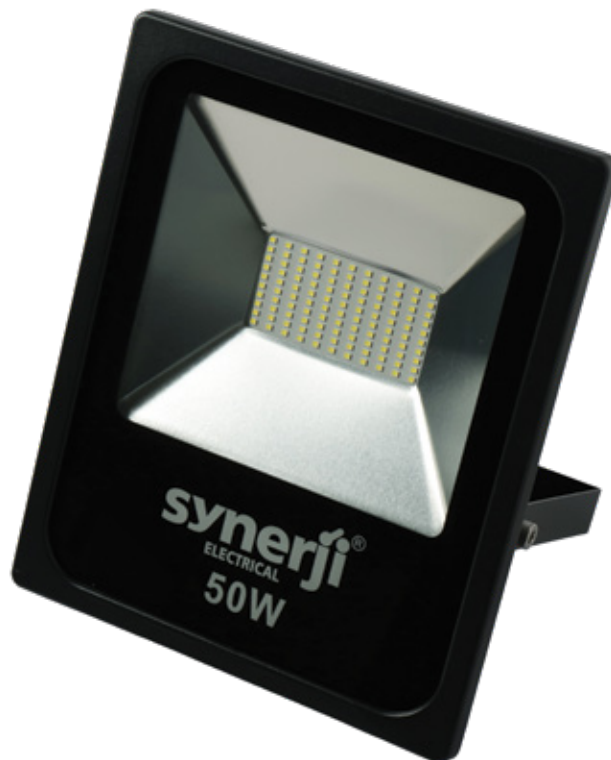

FLOODLIGHTS

by
synerji
ELECTRICAL

LED SLIM FLOODLIGHT

INTRODUCTION

Synerji LED Slim Floodlights deliver durable, efficient, and versatile lighting across a range of wattages to suit many applications. Available in 10W, 20W, 30W, 50W, 100W, 150W, and 200W, they are designed with a robust aluminium body, tempered glass, and stainless-steel fittings for reliable long-term performance. A wide 120° beam angle provides broad, even coverage, making them ideal for both residential and commercial outdoor spaces. With a lifespan of up to 35,000 hours, the Synerji Slim Floodlight range offers a dependable and cost-effective solution for lighting everything from gardens and driveways to large industrial areas and sports fields.

LED SLIM FLOODLIGHT IP65 - 50W

SYFLO50DL

DL - 6500K

Wattage: 50W

Lumens: 6 000 lm

Lumen Efficacy: ±120 lm/W

Voltage: 220–240V ~ 50Hz

LS: 35 000 hrs

Material: Aluminium body with tempered glass and stainless-steel screws

IP Rating: IP65

CRI (Ra): 80

PF: 0.95

Beam Angle: 120°

Humidity Range: 10–90%

Operating Temperature: -20°C to +45°C

Features: Adjustable 304 stainless steel mounting bracket, 4000V surge protection