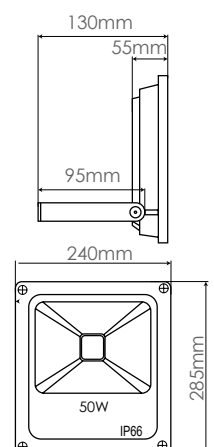

Material: Aluminium body with tempered glass and stainless-steel screws

IP Rating: IP65

CRI (Ra): 80

PF: 0.95

Beam Angle: 120°

Humidity Range: 10–90%

Operating Temperature: -20°C to +45°C

Features: Adjustable 304 stainless steel mounting bracket, 4000V surge protection

DIMENSIONS

NB - MUST BE INSTALLED BY A QUALIFIED ELECTRICIAN.