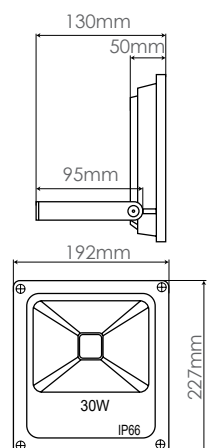

LS: 35 000 hrs

Material: Aluminium body with tempered glass and stainless-steel screws

IP Rating: IP65

CRI (Ra): 80

PF: 0.95

Beam Angle: 120°

Humidity Range: 10–90%

Operating Temperature: -20°C to +45°C

Features: Adjustable 304 stainless steel mounting bracket, 4000V surge protection

DIMENSIONS

NB - MUST BE INSTALLED BY A QUALIFIED ELECTRICIAN.