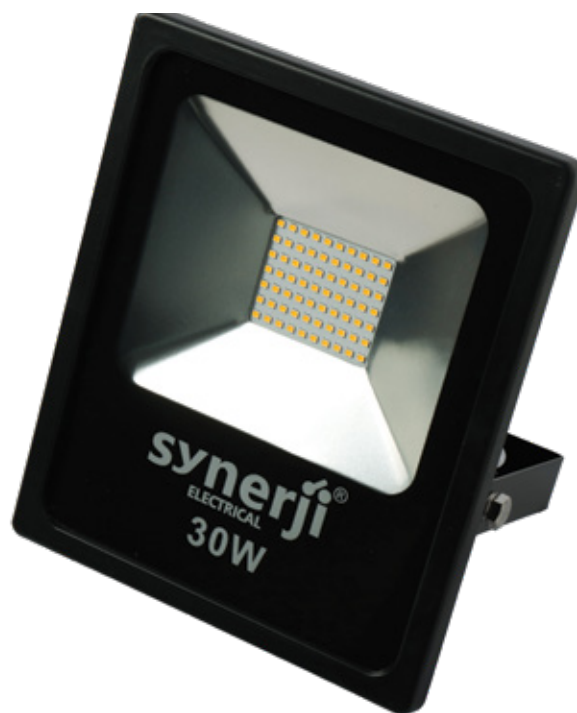

FLOODLIGHTS

by
synerji
ELECTRICAL

LED SLIM FLOODLIGHT

INTRODUCTION

Synerji LED Slim Floodlights deliver durable, efficient, and versatile lighting across a range of wattages to suit many applications. Available in 10W, 20W, 30W, 50W, 100W, 150W, and 200W, they are designed with a robust aluminium body, tempered glass, and stainless-steel fittings for reliable long-term performance. A wide 120° beam angle provides broad, even coverage, making them ideal for both residential and commercial outdoor spaces. With a lifespan of up to 35,000 hours, the Synerji Slim Floodlight range offers a dependable and cost-effective solution for lighting everything from gardens and driveways to large industrial areas and sports fields.

LED SLIM FLOODLIGHT IP65 - 30W

SYFL030WW WW - 3000K

SYFL030CW CW - 4000K

SYFL030DL DL - 6500K

Wattage: 30W

Lumens: 3 600 lm

Lumen Efficacy: ±120 lm/W

Voltage: 220–240V ~ 50Hz

LS: 35 000 hrs

Material: Aluminium body with tempered glass and stainless-steel screws

IP Rating: IP65

CRI (Ra): 80

PF: 0.95

Beam Angle: 120°

Humidity Range: 10–90%

Operating Temperature: -20°C to +45°C

Features: Adjustable 304 stainless steel mounting bracket, 4000V surge protection

DIMENSIONS

NB - MUST BE INSTALLED BY A QUALIFIED ELECTRICIAN.