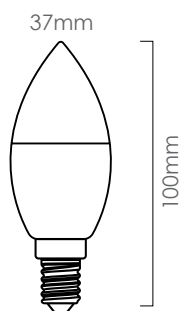

Voltage: 220–240V ~ 50–60Hz

Beam Angle: 200°

LS: 15 000 hrs

PF: 0.5

Input Current: 28 mA

CRI(Ra): ≥ 80

Dimmable: Yes

DIMENSIONS