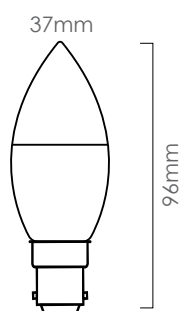

DIMENSIONS

WW - WARM WHITE

CW - COOL WHITE

DOMESTIC LAMPS