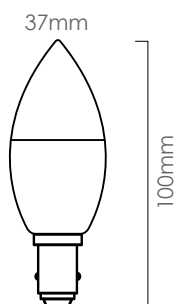

DIMENSIONS

WW - WARM WHITE CW - COOL WHITE

DOMESTIC LAMPS