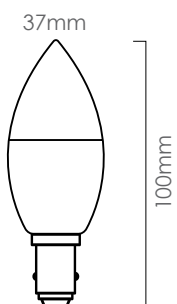

DIMENSIONS

WW - WARM WHITE CW - COOL WHITE

DOMESTIC LAMPS