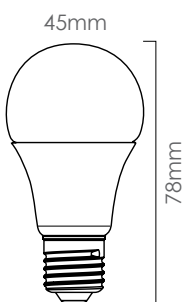

WW - WARM WHITE

CW - COOL WHITE

DIMENSIONS

DOMESTIC LAMPS