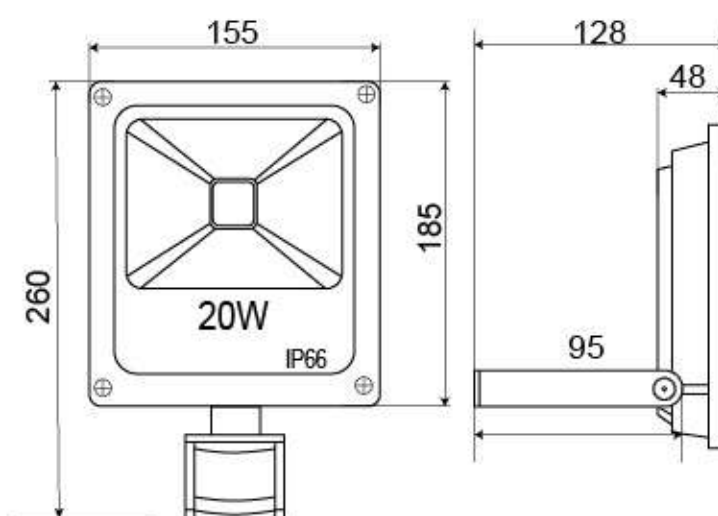

## SLIM FLOODLIGHT IP65 PIR - 20W

**SYFLO20PIR**

**Material:** Aluminium body with tempered glass and stainless-steel screws.

**Adjustable Bracket:** 304 stainless-steel  
**With ABS PIR sensor.**

**Colour of Product:** Black

**Size:** 155mm (W) x 260mm (H) x 48mm (D)

**IP Index:** IP65

**Lumens:** 2350lm

**Beam Angle:** 120°

**Warranty:** 2 years

**Colour Temperature:** 6000K

**DAYLIGHT**  
6000K

<b>0.95</b> POWER FACTOR	<b>2350lm</b> LUMENS	<b>4000V</b> SURGE PROTECTION
-----------------------------	-------------------------	----------------------------------