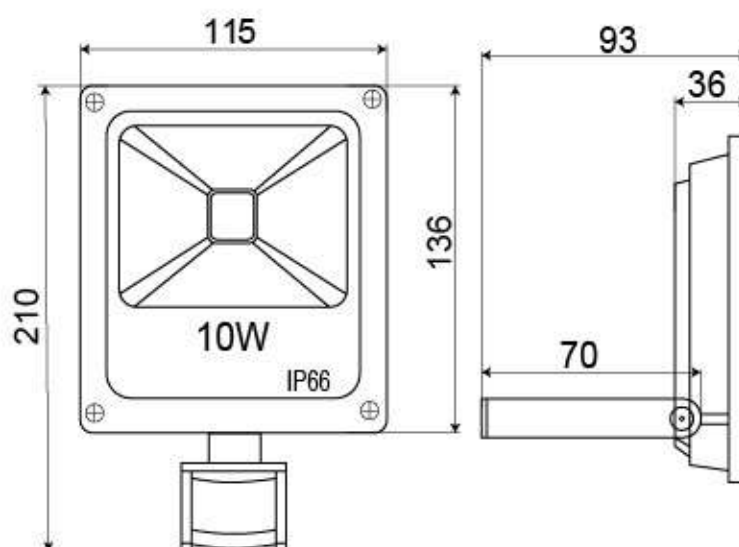

## SLIM FLOODLIGHT IP65 PIR - 10W

**SYFLO10PIR**

**Material:** Aluminium body with tempered glass and stainless-steel screws.

**Adjustable Bracket:** 304 stainless-steel  
**With ABS PIR sensor.**

**Colour of Product:** Black

**Size:** 115mm (W) x 210mm (H) x 36mm (D)

**IP Index:** IP65

**Lumens:** 1000lm

**Beam Angle:** 120°

**Warranty:** 2 years

**Colour Temperature:** 6000K

DAYLIGHT  
6000K

**0.95**