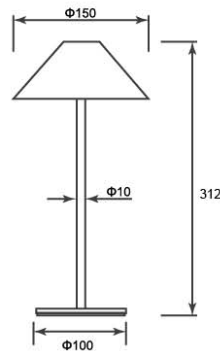

DIMMABLE 3W GREY

SYHTL002

Battery Capacity: 4000 mAh

Power Output: 3W

Brightness: 240 lumens

Material: Aluminium & Acrylic Diffuser

Protection Rating: IP54
(dust and water splash resistant)

Colour: Grey

DIMENSIONS

4000 mAh	3W	240lm	ALUMINIUM & ACRYLIC DIFFUSER	IP54
BATTERY	POWER	LUMENS	MATERIAL	RATING