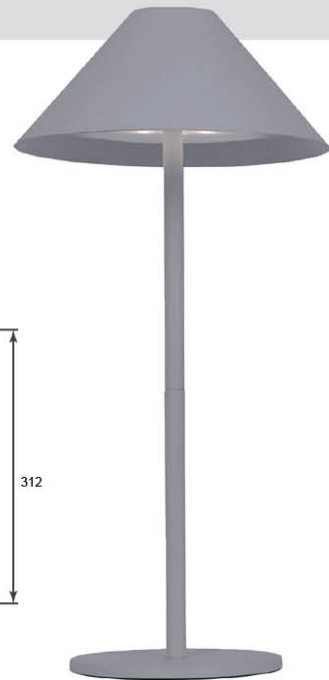

MULTILAMP COLLECTION

RECHARGEABLE TABLE LAMP

INTRODUCTION

Enhance your lighting experience with the Dimmable Rechargeable Table Lamp, crafted for elegance and efficiency. Whether you're working, relaxing, or entertaining, it offers adjustable brightness to suit any mood. Its sleek design blends premium materials with a modern look, while the rechargeable build ensures convenience and portability. Resistant to dust and water splashes, it's ideal for both indoor and semi-outdoor use.

DIMMABLE 3W GREY

SYHTL002

Battery Capacity: 4000 mAh

Power Output: 3W

Brightness: 240 lumens

Material: Aluminium & Acrylic Diffuser

Protection Rating: IP54
(dust and water splash resistant)

Colour: Grey

DIMENSIONS

4000 mAh	3W	240lm	ALUMINIUM & ACRYLIC DIFFUSER	IP54
BATTERY	POWER	LUMENS	MATERIAL	RATING