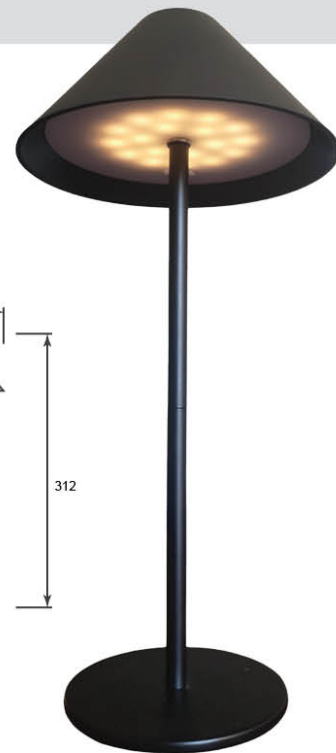

### INTRODUCTION

Enhance your lighting experience with the Dimmable Rechargeable Table Lamp, crafted for elegance and efficiency. Whether you're working, relaxing, or entertaining, it offers adjustable brightness to suit any mood. Its sleek design blends premium materials with a modern look, while the rechargeable build ensures convenience and portability. Resistant to dust and water splashes, it's ideal for both indoor and semi-outdoor use.

## DIMMABLE 3W BLACK

**SYHTL001**

**Battery Capacity:** 4000 mAh

**Power Output:** 3W

**Brightness:** 240 lumens

**Material:** Aluminium & Acrylic Diffuser

**Protection Rating:** IP54  
(dust and water splash resistant)

**Colour:** Black

### DIMENSIONS

<b>4000 mAh</b>	<b>3W</b>	<b>240lm</b>	<b>ALUMINIUM &amp; ACRYLIC DIFFUSER</b>	<b>IP54</b>
BATTERY	POWER	LUMENS	MATERIAL	RATING