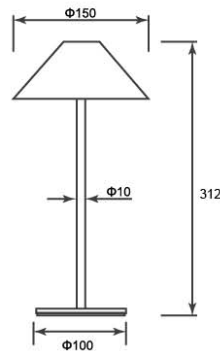

## DIMMABLE 3W BLACK

**SYHTL001**

**Battery Capacity:** 4000 mAh

**Power Output:** 3W

**Brightness:** 240 lumens

**Material:** Aluminium & Acrylic Diffuser

**Protection Rating:** IP54  
(dust and water splash resistant)

### DIMENSIONS

<b>4000 mAh</b>	<b>3W</b>	<b>240lm</b>	<b>ALUMINIUM &amp; ACRYLIC DIFFUSER</b>	<b>IP54</b>
BATTERY	POWER	LUMENS	MATERIAL	RATING