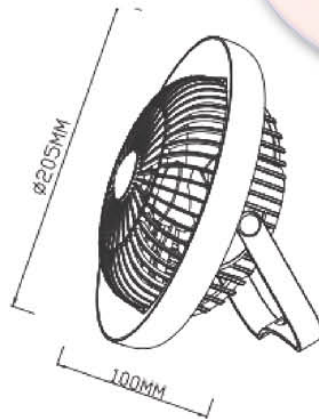

DC5V INPUT VOLTAGE	4000 MAH BATTERY	100LM LUMEN	5W WATTAGE