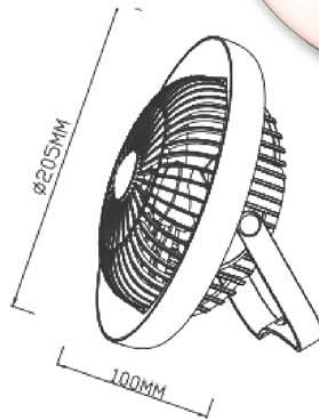

DC5V INPUT VOLTAGE	4000 MAH BATTERY	100LM LUMEN	5W WATTAGE