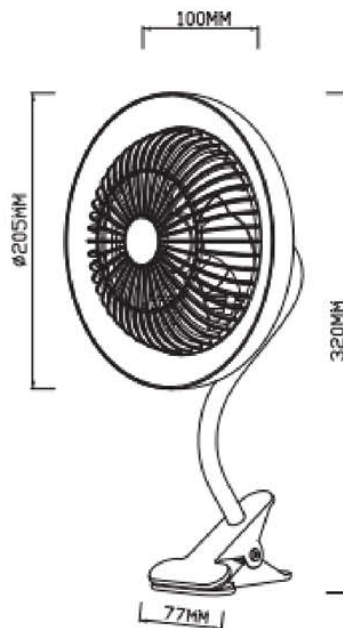

### 3 BLADE - PLASTIC (BLACK)

**SYFARBGN**

**Material:** Plastic Body

**Colour:** Black

**Product size:** 100 \* 320 \* 77MM

**Input Voltage:** DC5V+5W power

**Lumen:** 100LM

**CCT :** 3700K Warm White +Cool White + Natural White

**Brightness:** 3 Level

**Wind Speed:** 3 Level

**Battery:** 4000MAH

**Charging Time:** 3~4 Hours

**Max Working Time:** 12 Hours

<b>DC5V</b> INPUT VOLTAGE	<b>4000 MAH</b> BATTERY	<b>100LM</b> LUMEN	<b>5W</b> WATTAGE
---------------------------------	--------------------------------	-----------------------	----------------------