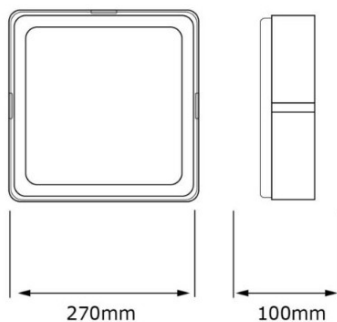

SYB4SBABS

Size: 270mm x 270mm x 100mm

Colour: Black

Lens: Opal

Material: ABS

IP Rating: IP 44

Lamp Type: 1x E27

Lamp not included