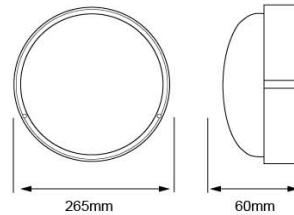

Made in South Africa