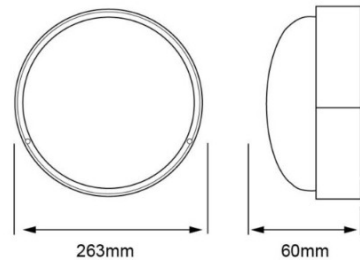

OUTDOOR/INDOOR LIGHTING

by
synerji
ELECTRICAL

BULKHEAD P/P

INTRODUCTION

Proudly South African and built to last, Synerji's Clear Lens ES Bulkhead is a practical and durable lighting solution designed for both residential and commercial spaces. With a clean white finish and a clear lens for optimal light output, this bulkhead blends functionality with simplicity. Manufactured from tough polypropylene and rated IP44 for moisture and dust resistance, it's ideal for use in protected outdoor or indoor environments. A reliable choice backed by local craftsmanship.

LED ROUND CLEAR LENS - WHITE

SYB2W14LED

Size: 263mm x 263mm x 60mm

Wattage: 14W

Colour: White

Lens: Clear

Material: P/P

IP Rating: IP 44

Lamp Type: 1 x ES

(Excluding lamp source)

A proudly South African product