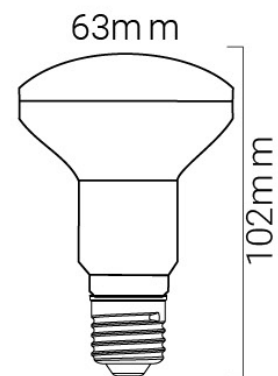

REFLECTOR R63 LAMP 9W NON DIMMABLE

SYLR63CWES

Base Options: ES

Beam Angle: 120°

Lifespan: Up to 25 000 hours

Lumens:

(Cool White) 800lm

CRI: Ra ≥ 80

Power Factor: 0.7

Operating Temperature Range:

-20°C to +40°C

Dimmable: Yes

COOL WHITE