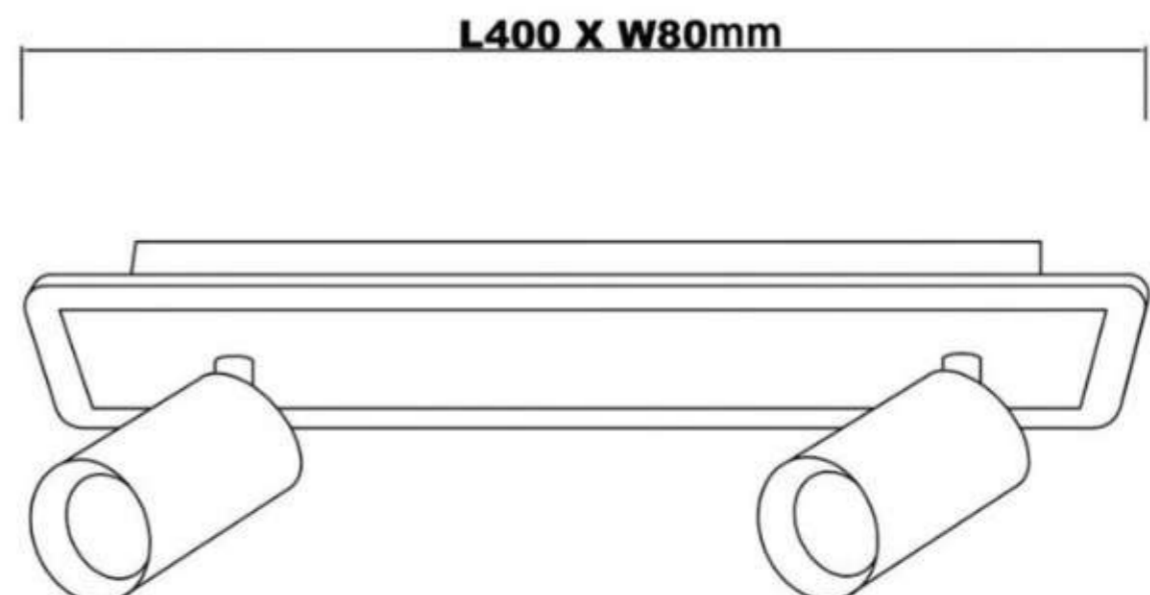

It offers 3 CCT integrated light source and can be switched individually allowing you to easily set the perfect ambiance.

CEILING - 2L White

SYPSGU2W

Type: 2-Light Spot

Material: Metal, Aluminium, Acrylic, Plastic

Lamp Type: GU10 x 2 (Excluding lamp source)

Features: 3 CCT integrated light source and can be switched individually

Colour: White

Size: 400mm L x 80mm W x 140mm D

Warranty: 2 years

Interchangeable front rings:

White

Gold

Black

Integrated light source,
8W LED

L400 X W80mm

140
mm