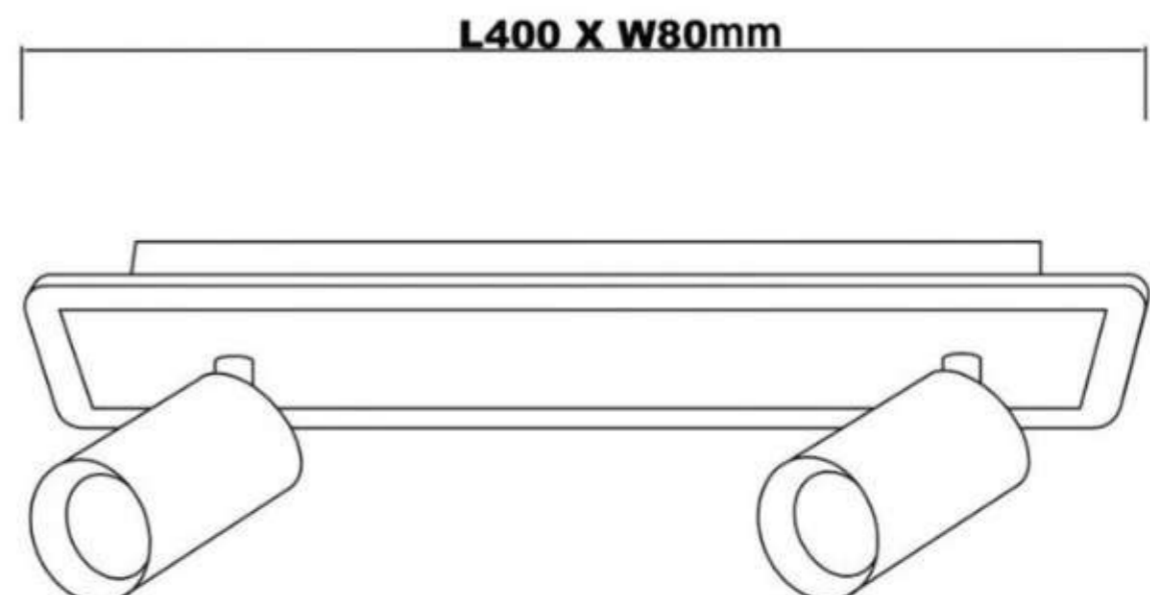

### CEILING - 2L Black

**SYPSGU2B**

**Type:** 2-Light Spot

**Material:** Metal, Aluminium, Acrylic, Plastic

**Lamp Type:** GU10 x 2 (Excluding lamp source)

**Features:** 3 CCT integrated light source and can be switched individually

**Colour:** Black

**Size:** 400mm L x 80mm W x 140mm D

**Warranty:** 2 years

**Interchangeable front rings:**

White

Gold

Black

Integrated light source,  
8W LED

140  
mm