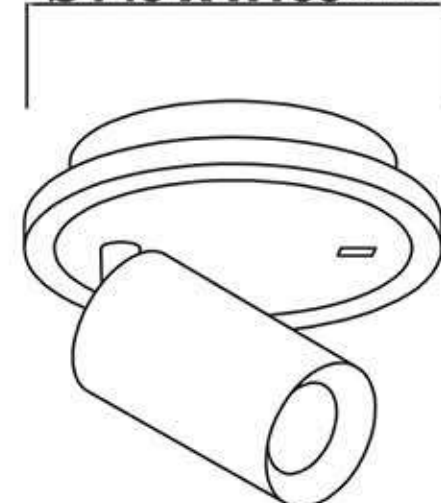

### 1LT SPOT LIGHT ROUND - Black

**SYPWGU1B**

**Type:** 1-Light Spot

**Material:** Metal, Aluminium, Acrylic, Plastic

**Lamp Type:** GU10 x 1 (Excluding lamp source)

**Features:** 3 CCT integrated light source and can be switched individually

**Colour:** Black

**Size:**  $\Phi$ 140mm x 100mm H x 140mm D

**Warranty:** 2 years

**Interchangeable front rings:**

White

Gold

Black

Integrated light source,  
5W LED

**$\Phi$ 140 X H100mm**

**140mm**