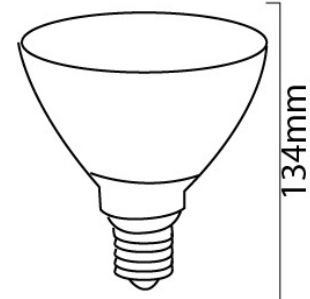

PAR38 LAMP 18W DIMMABLE

SYLR3818CW

Base: ES

Power: 18W

Lumens (Cool White): 1500lm

Beam Angle: 60°

Lifespan: 25,000 hrs

Power Factor: 0.9

Dimmable: Yes

DIMENSIONS

122mm

| | | | | |
|---|--|--|--|---|
|  ES |  60° BEAM ANGLE |  25000 LIFESPAN HRS |  0.9 POWER FACTOR |  DIMMABLE |
|---|--|--|--|---|

COOL WHITE