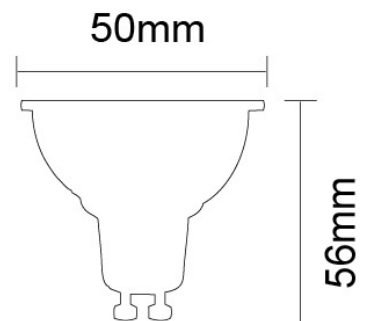

Beam Angle: 60°

Lifespan: Up to 25 000 hours

CRI: Ra ≥ 80

Power Factor: 0.5

Non Dimmable

Operating Temperature

Range: -20°C to +40°C

SYL GU6.0CW

Cool White

SYL GU6.0DL

Day Light

SYL GU6.0WW

Warm White

WARM WHITE COOL WHITE DAYLIGHT

 GU10	500m WARM WHITE	525m COOL WHITE	550m DAYLIGHT	60° BEAM ANGLE	25000 LIFESPAN HRS	0.50 POWER FACTOR
---	------------------------------	------------------------------	-------------------------	-----------------------------	---------------------------------	--------------------------------