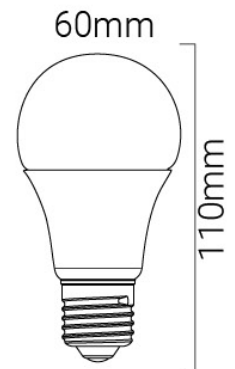

SYLGL06CWES

Cool White 4000K

SYLGL06DLES

Daylight 6500K

SYLGL06WWES

Warm White 3000K