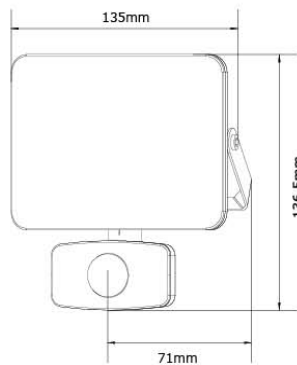

With a weather-resistant pre-fitted cable and easy mounting design, **the floodlight ensures reliable, energy-efficient performance** in all conditions.

BLACK PIR - 20W

SYFLF20DLBLPIR

- Material:** Heavy-duty Aluminum
- Adjustable Bracket:** 304 Stainless Steel
- Diffusor:** Opal PC
- Colour of Product:** Black
- Size:** 135mm (W) x 136.5mm (H) x 71mm (D)
- IP Index:** IP65
- Power:** 20W
- Lumens:** 1350lm
- Surge Protection:** 4000V
- Colour Temperature:** 6000k
- Beam angle:** 120°
- Warranty:** 2 years