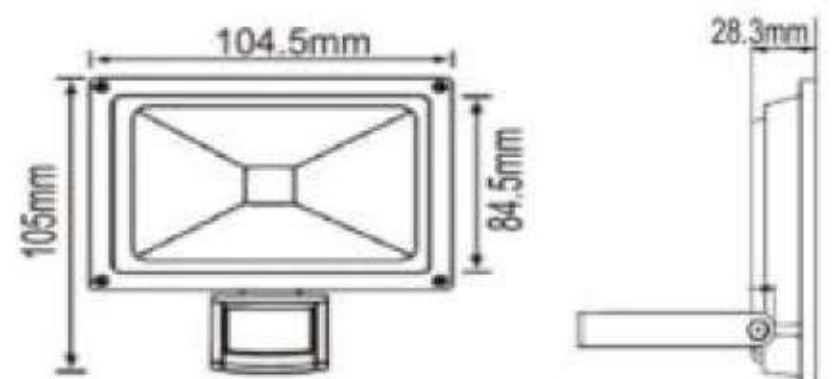

**Size:** 104,5mm (W) x 84,5mm (H) x 28,3mm (Bracket)

**Input:** 180~240 Vac

**Dimmable:** Non-dimmable

**PF:** 0.95

**Rubber Cable:** 50cm

**Product Finish:** Black

**Warranty:** 2 years

**DAYLIGHT**  
6000K