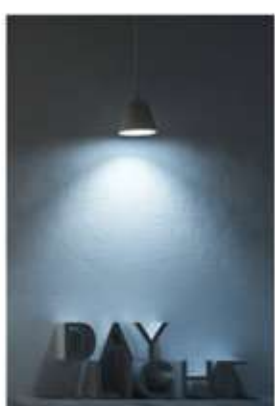

OUTDOOR LIGHTING

LED DOB FLOODLIGHT

INTRODUCTION

The Synerji LED DOB Floodlight features advanced SMD chip technology, a durable aluminium die-cast body, tempered glass, and stainless-steel screws. Its adjustable metal bracket ensures easy installation, while the wide beam angle delivers excellent illumination coverage. Designed for reliability, the fitting offers superior ingress and impact protection, along with an extended lamp life, making it a high-value solution for general outdoor lighting in areas such as gardens and driveways. Adjustable mounting bracket is 304 Stainless Steel and finished with a black powder coating to resist corrosion in coastal regions. This fitting is non-dimmable.

DOB FLOODLIGHT - 30W

SYFLE030DL

- Material:** Aluminum body
- Adjustable Bracket:** 304 Stainless Steel
- LED Fitting:** IP65
- Wattage:** 30W
- Lumens:** 3000lm
- Surge Protection:** 2500V
- Size:** 160mm (W) x 120mm (h)
- Warranty:** 2 years
- Dimmable:** Non-dimmable
- Rubber Cable:** 50cm
- Power Factor:** > 0.95
- Product Finish:** Black
- Luminous Efficacy:** 36000LM± 3%