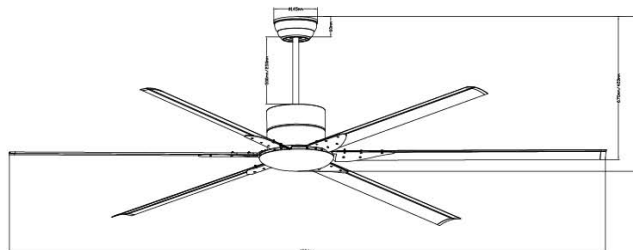

220-240v	40 ° C	6°30'± 10%	31W
VOLTAGE	WORKING TEMP	BLADE ANGLE	WATTAGE