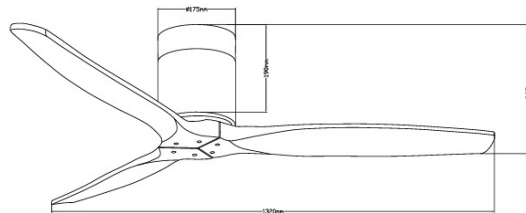

56" 3 BLADE - S/C GREY WOOD

SYF3BSCGW

Fan Size: 52"

Speed: 6 Speed Settings

Blades: 3 Blades

Input Voltage: 220-240V

Rotating Speed: 185 (rpm)

Blade Angle: 6°30' ± 10'

Material: Plastic + Metal

Wattage: 31W

Product Colour: Grey Wood Blades

& Satin Chrome Body

Including remote control

Warranty: 2 years

220-240v	40 ° C	6°30'± 10%	31W
VOLTAGE	WORKING TEMP	BLADE ANGLE	WATTAGE