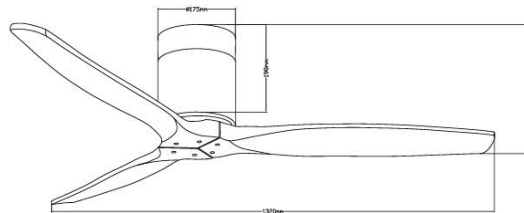

### INTRODUCTION

Elevate your home with the Synerji DC Ceiling Fan — where energy efficiency meets modern design. With six adjustable speed settings, it delivers quiet, customizable comfort to suit any room. The sleek aesthetic complements contemporary interiors, while the advanced DC motor ensures smooth, silent performance and lower energy use. Enjoy a cooler, more stylish space with the perfect blend of form and function.

### 56" 3 BLADE - DARK WOOD

**SYF3BBLDW**

**Fan Size:** 52"  
**Speed:** 6 Speed Settings  
**Blades:** 3 Blades  
**Input Voltage:** 220-240V  
**Rotating Speed:** 185 (rpm)  
**Blade Angle:** 6°30' ± 10'  
**Material:** Plastic + Metal  
**Wattage:** 31W  
**Product Colour:** Black body & Dark wood blades  
**Including remote control**  
**Warranty:** 2 years