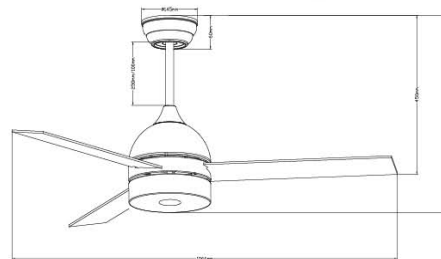

LED CEILING FANS

INTRODUCTION

The Synerji 42" 3-Blade Ceiling Fan offers a clean, modern aesthetic with its all-white finish, making it a seamless addition to any interior. Built with a durable blend of plastic and metal, it features adjustable speed settings, an energy-efficient LED light with selectable colour temperatures, and convenient remote control operation. Combining style, comfort, and functionality, it's a smart choice for effective and elegant cooling.

42" 3 BLADE - WHITE

SYF3BLED18WH

- Fan Size:** 42"
- Material:** Plastic + Metal
- Speed:** 6 Speed Settings
- Input Voltage:** 220V-240V
- Light Source:** 18W LED 3000k/4000k/6500k
- Blades:** 3 Blade
- Wattage:** 15W
- Product Colour:** White Body & White Blades
- Control:** Remote Control
- Warranty:** 2 years

220-240v	40 ° C	6°30'± 10%	15W
VOLTAGE	WORKING TEMP	BLADE ANGLE	WATTAGE