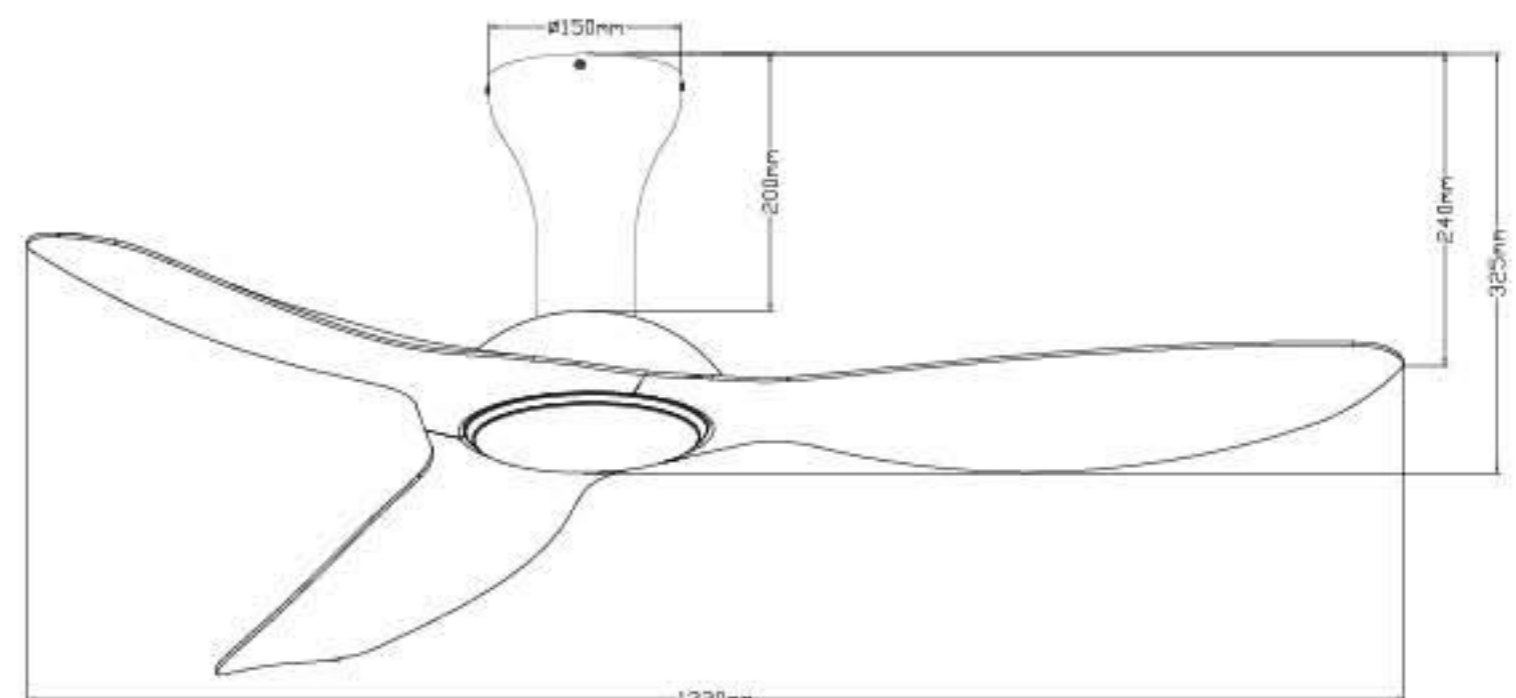

COMPLETE FAN RANGE

Designed for comfort, built for cool!

synerji
ELECTRICAL

LED CEILING FANS

INTRODUCTION

The Synerji 23" 3-Blade Ceiling Fan blends modern function with sleek design, making it a versatile choice for contemporary interiors. Featuring a white body with white blades, it offers smooth, quiet performance with multiple speed settings and an integrated LED light.

Operated by remote control, this fan delivers efficient airflow and ambient lighting, all in a compact, stylish form.

23" 3 BLADE - WHITE

SYF3BLED20WH

Fan Size: 23"

Speed: 6 Speed Settings

Blades: 3 Blades

Input Voltage: 220-240V

Light Source: 24W Integrated LED

Rotating Speed: 430 (rpm)

Control: Remote Control

Blade Angle: 6°30' ± 10'

Material: Plastic + Metal

Product Colour: White

Power: 15W

Warranty: 2 years

220-240v
VOLTAGE

40 ° C
WORKING
TEMP

6°30'±
10%
BLADE
ANGLE

15W
WATTAGE