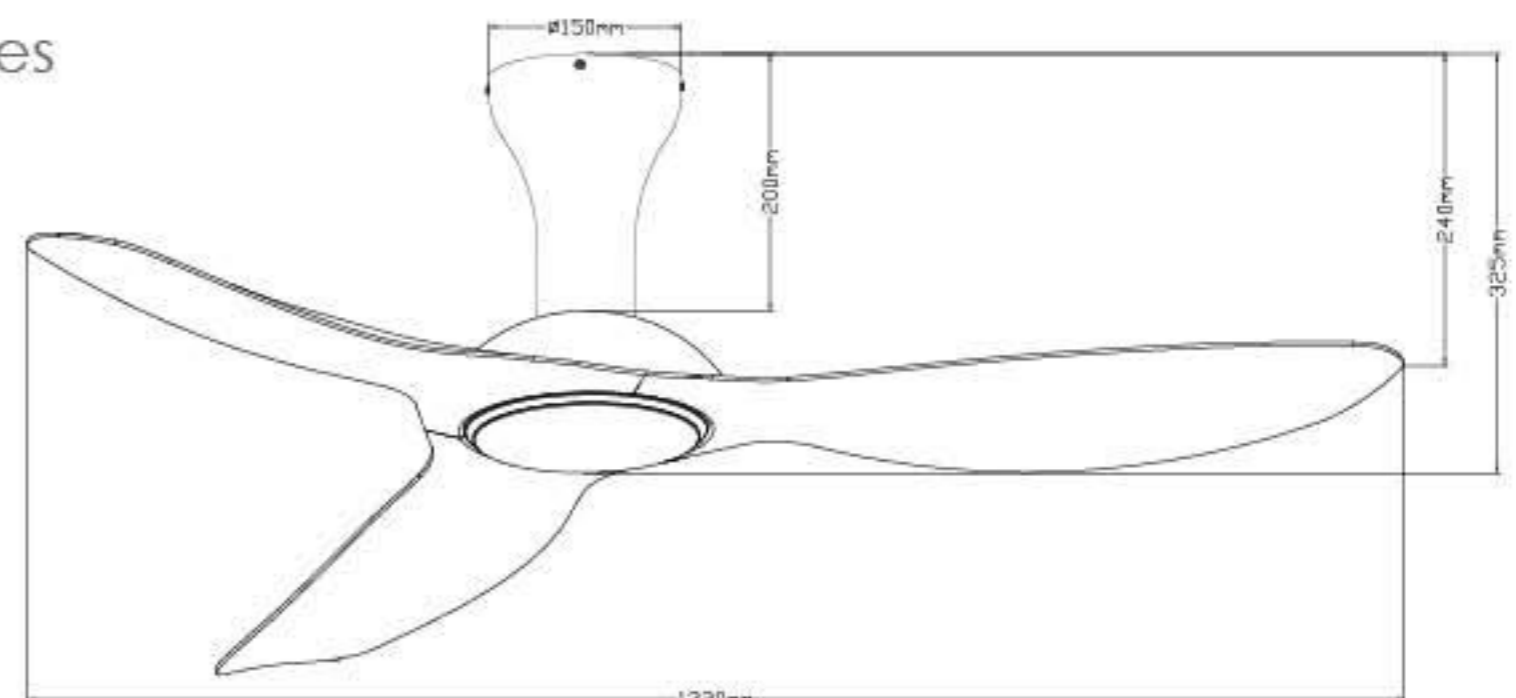

COMPLETE FAN RANGE

Designed for comfort, built for cool!

synerji
ELECTRICAL

LED CEILING FANS

INTRODUCTION

The Synerji 23" 3-Blade Ceiling Fan blends modern function with sleek design, making it a versatile choice for contemporary interiors. Featuring a black body with light wood blades, it offers smooth, quiet performance with multiple speed settings and an integrated LED light.

Operated by remote control, this fan delivers efficient airflow and ambient lighting, all in a compact, stylish form.

23" 3 BLADE - LIGHT WOOD

SYF3BLED20BLLW

Fan Size: 23"

Speed: 6 Speed Settings

Blades: 3 Blades

Input Voltage: 220-240V

Light Source: 24W Integrated LED

Rotating Speed: 430 (rpm)

Control: Remote Control

Blade Angle: 6°30' ± 10'

Material: Plastic + Metal

Product Colour: Black Body & Light Wood Blades

Power: 15W

Warranty: 2 years

220-240v
VOLTAGE

40 ° C
WORKING
TEMP

6°30'±
10%
BLADE
ANGLE

15W
WATTAGE