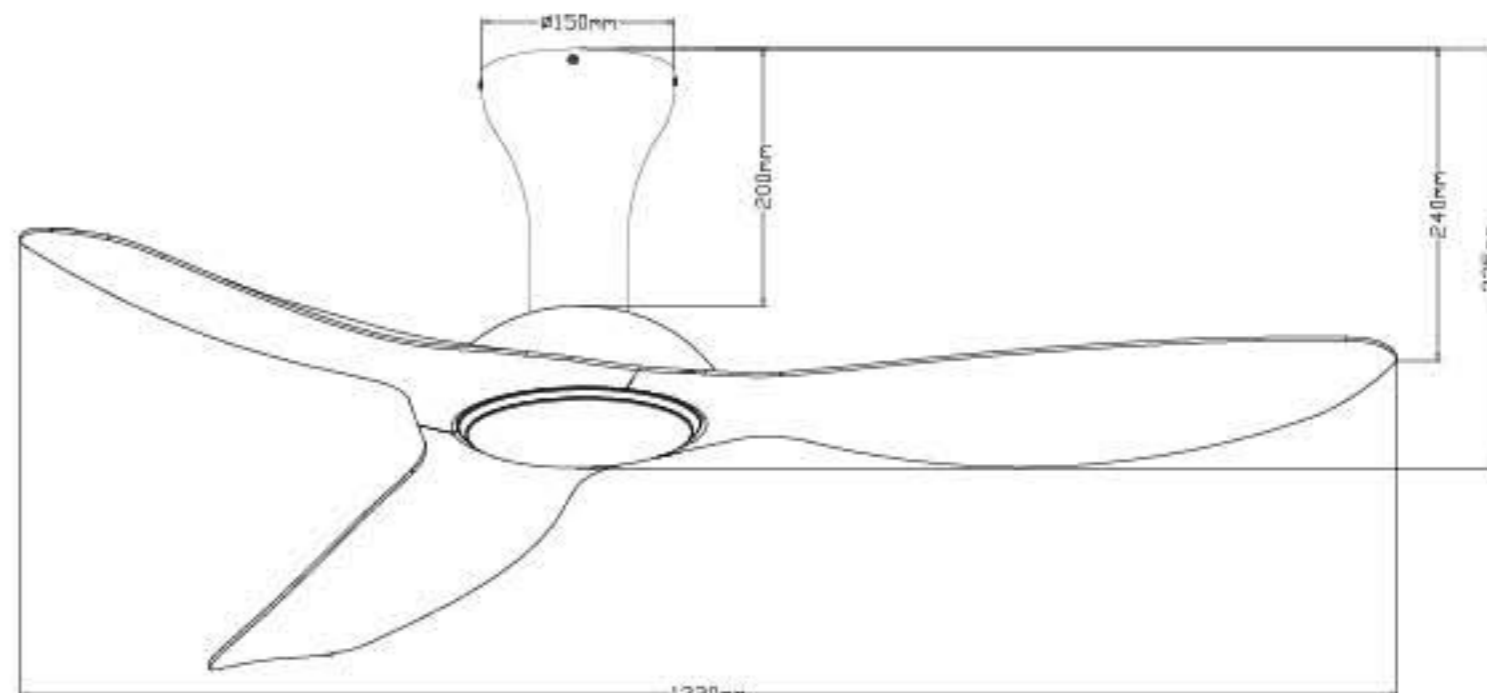

**Control:** Remote Control

**Blade Angle:** 6°30' ± 10'

**Material:** Plastic + Metal

**Product Colour:** Black

**Power:** 15W

**Warranty:** 2 years

220-240v  
VOLTAGE

40 ° C  
WORKING  
TEMP

6°30'±  
10%  
BLADE  
ANGLE

15W  
WATTAGE