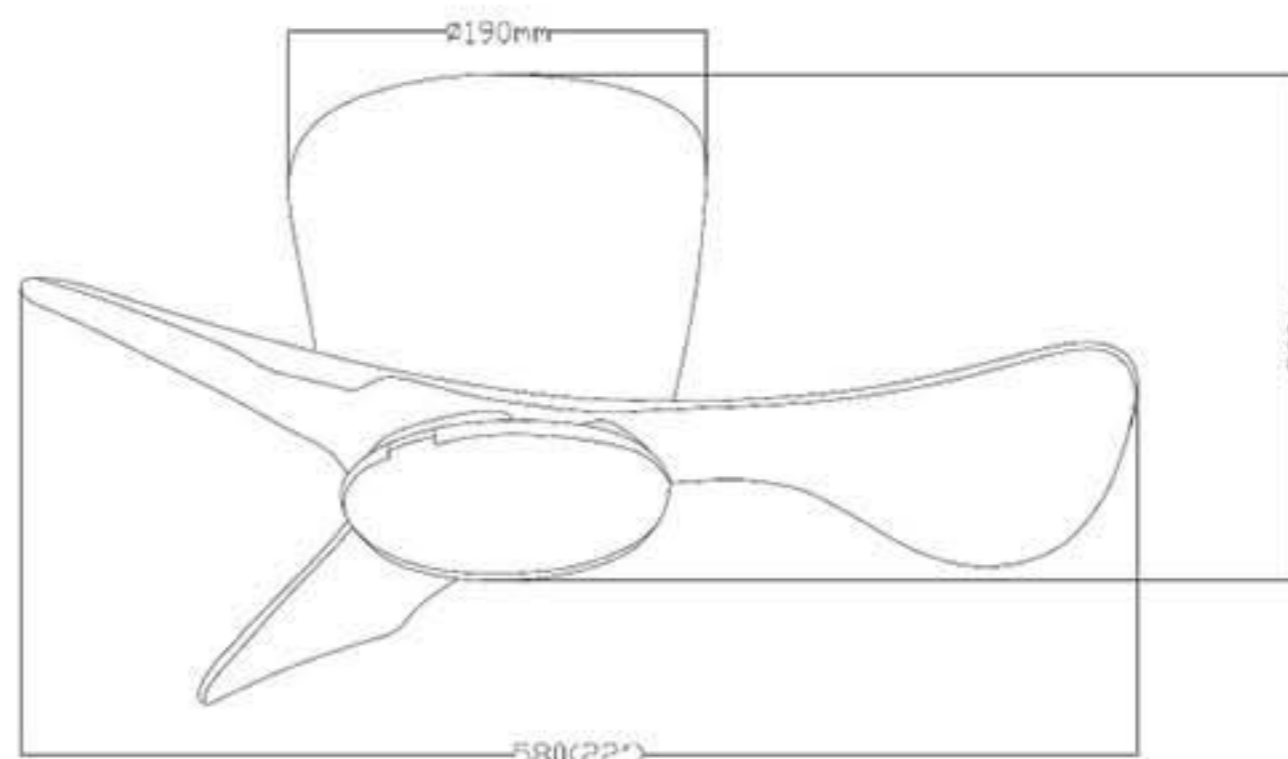

COMPLETE FAN RANGE

Designed for comfort, built for cool!

synerji
ELECTRICAL

LED CEILING FANS

INTRODUCTION

Stay cool in style with the Synerji 22" LED DC Ceiling Fan, designed for comfort, performance, and visual appeal. Featuring a sleek black finish with dark wood blades, this fan offers quiet, efficient airflow with multiple speed settings and an integrated LED light for added convenience. Its durable build, remote control operation, and modern design make it a smart and stylish addition to any contemporary living space.

22" 3 BLADE - DARK WOOD

SYFS3BLED24BDW

Fan Size: 22"

Speed Controls: 3 Speed Controls

Light source: 24W Led

Motor: 35W Silicone Steel

Blades: 3 Blades ABS

Downrod: 25cm Metal

Motor Overall Diameter: $\phi 190$

Warranty: 2 years

Product Colour: Black & dark wood blades

Including remote control

220-240v
VOLTAGE

40 ° C
WORKING
TEMP

6°30'±
10%
BLADE
ANGLE

35W
WATTAGE