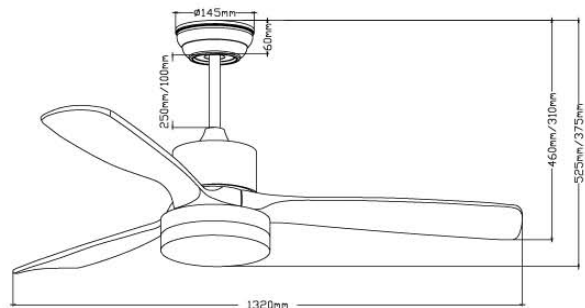

COMPLETE FAN RANGE

Designed for comfort, built for cool!

synerji
ELECTRICAL

LED CEILING FANS

INTRODUCTION

The Synerji 52" 3-Blade LED Ceiling Fan combines powerful performance with modern design, making it ideal for both industrial and residential spaces. With a high-efficiency motor, precision blade design, and five-speed controls, it delivers consistent airflow and energy-saving operation. Its sleek black finish adds a touch of elegance while ensuring durable, reliable cooling.

52" 3 BLADE - S/C LIGHT WOOD

SYF3BLED24SCLW

- Fan Size:** 52"
- Speed Controls:** 5 Speed Controls
- Product Colour:** Satin Chrome Body & Light Wood Blades
- Blades:** 3 Blades
- Voltage:** 220-240v
- Wattage:** 32W ± 10%
- Rotating Speed:** 275 ± 5% (rpm)
- Motor Overall Diameter:** φ188
- Blade Angle:** 6°30' ± 10'
- Working Temperature:** ≤40°C
- Warranty:** 2 years

220-240v	40 °C	6°30'± 10%	32W
VOLTAGE	WORKING TEMP	BLADE ANGLE	WATTAGE