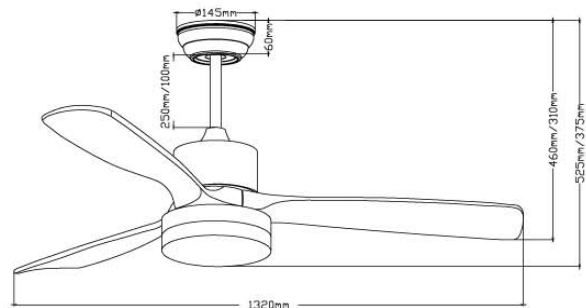

COMPLETE FAN RANGE

Designed for comfort, built for cool!

synerji
ELECTRICAL

LED CEILING FANS

INTRODUCTION

The Synerji 52" 3-Blade LED Ceiling Fan combines powerful performance with modern design, making it ideal for both industrial and residential spaces. With a high-efficiency motor, precision blade design, and five-speed controls, it delivers consistent airflow and energy-saving operation. Its sleek black finish adds a touch of elegance while ensuring durable, reliable cooling.

52" 3 BLADE - S/C GREY WOOD

SYF3BLED24SCGW

- Fan Size:** 52"
- Speed Controls:** 5 Speed Controls
- Product Colour:** Satin Chrome Body & Grey Wood Blades
- Blades:** 3 Blades
- Voltage:** 220-240v
- Wattage:** 32W ± 10%
- Rotating Speed:** 275 ± 5% (rpm)
- Motor Overall Diameter:** φ188
- Blade Angle:** 6°30' ± 10'
- Working Temperature:** ≤40°C
- Warranty:** 2 years

220-240v	40 °C	6°30'±10%	32W
VOLTAGE	WORKING TEMP	BLADE ANGLE	WATTAGE