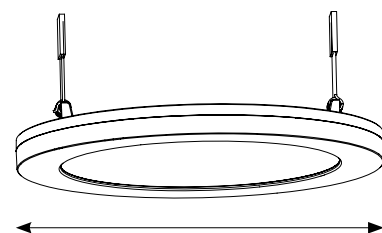

DOWNLIGHT FITTINGS

LED SUPER SLIM DOWNLIGHT

INTRODUCTION

The Synerji Super Slim LED Downlights combine exceptional light output with excellent transmittance in a sleek, modern design. Available in 6W, 12W, 18W, and 24W options, these versatile lights offer flexible installation choices including suspended, surface-mounted, and recessed applications. With their ultra-slim profile, they fit seamlessly into any workspace, delivering efficient, reliable illumination without compromising on style.

LED SUPER SLIM DOWNLIGHT 6W

SYRCL-140-6W

Wattage: 6W

Lumens: 660lm

Lumen Efficacy: 360lm/W

Voltage: 220-240V: 50Hz

Beam Angle: 120°

Lifespan: 25000 hours

Power Factor: 0.7

CRI(Ra): >80

Flicker Free

CCT Changeable: 3000K | 4000K | 6500K

Size: 140 x 17mm

recessed

surface mounted

Ø140mm