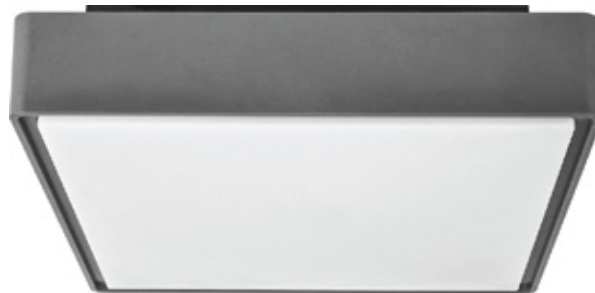

OUTDOOR LIGHT FITTINGS

Walls that glow, moods that grow.

LED OUTDOOR PATHLIGHT

INTRODUCTION

The Synerji LED Outdoor Pathlight enhances security, illuminates your garden landscape, and creates a welcoming outdoor entertainment space. Constructed from durable PC + ABS materials with a PC diffuser, it is UV resistant and corrosion proof, ensuring long-lasting performance in all weather conditions.

All Synerji LED Outdoor Pathlights are designed for reliability and comply with the IEC 60598 standard for safety and quality assurance.

OUTDOOR BULKHEADS SQUARE 10W

SYOBH001

Lumens: 850lm

Wattage: 10W

Power Factor: 0.9

Rating: IP65

Lifespan: 30000 Hours

Colour Temperature: Cool White 4000K

UV Resistant

DIMENSIONS

10W 850lm LUMENS	0.8 10W&16W POWER FACTOR	0.9 21W POWER FACTOR	4000K COOL WHITE	30000 LIFESPAN HRS	UV RESISTANT	IP65 RATING
-------------------------------	---------------------------------------	-----------------------------------	----------------------------	------------------------------	------------------------	-----------------------