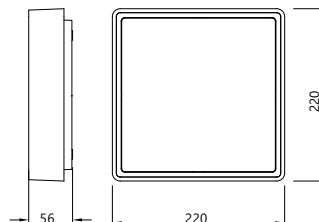

All Synerji LED Outdoor Pathlights are designed for reliability and comply with the IEC 60598 standard for safety and quality assurance.

OUTDOOR BULKHEADS SQUARE 10W

SYOBH001

Lumens: 850lm

Wattage: 10W

Power Factor: 0.9

Rating: IP65

Lifespan: 30000 Hours

Colour Temperature: Cool White 4000K

UV Resistant

DIMENSIONS

10W 850lm LUMENS	0.8 10W&16W POWER FACTOR	0.9 21W POWER FACTOR	4000K COOL WHITE	30000 LIFESPAN HRS	UV RESISTANT	IP65 RATING
-------------------------------	---------------------------------------	-----------------------------------	----------------------------	------------------------------	------------------------	-----------------------