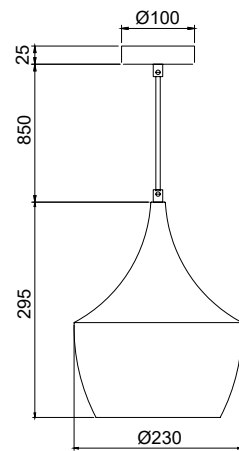

Lamp Base: E27

Maximum Wattage: 60W

IP Rating: IP20

Finish: Matt Black

Lamp holder material: Plastic

E27

IP20

RATING